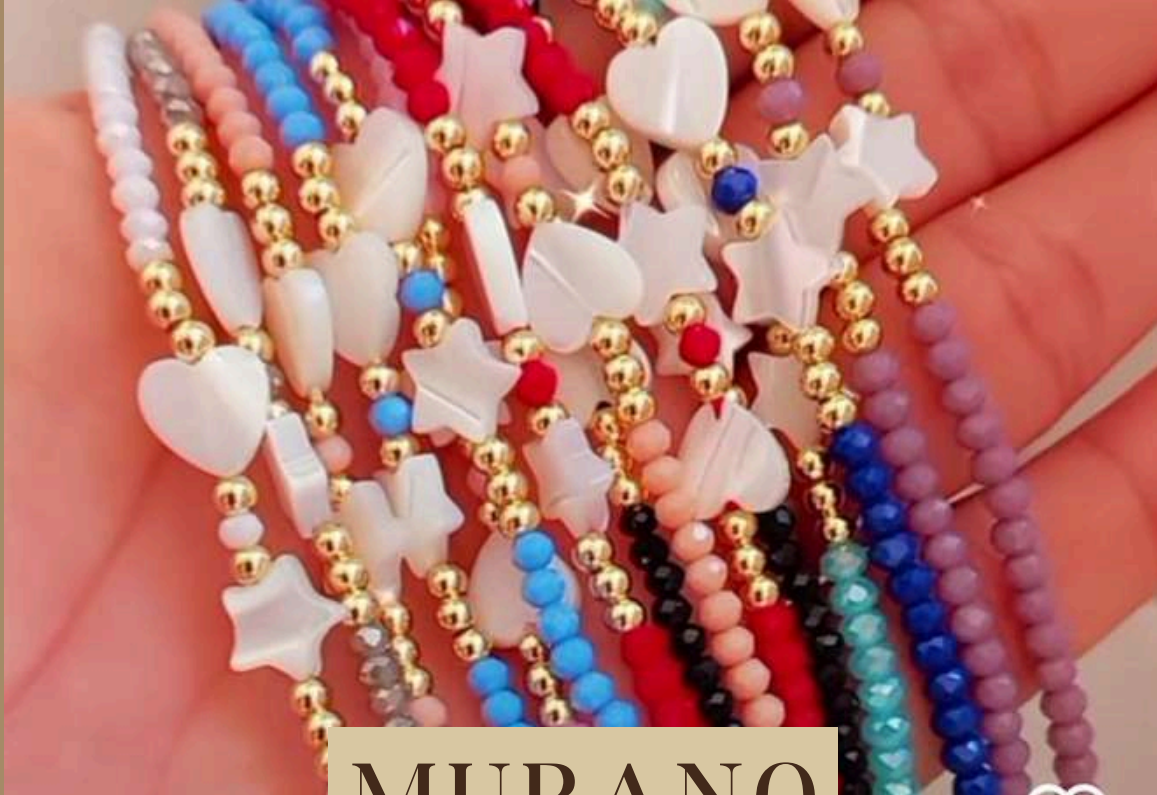

PURPLE

PINK

RED

MURANO

NEGRO

#4,6,8mm

NEGRO BRILLANTE

#4,6,8mm